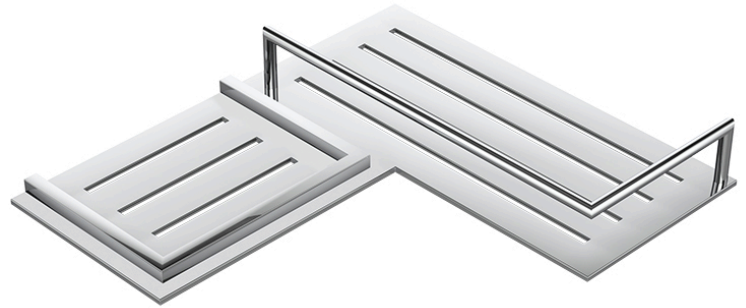

neelnox

LET
THERE
BE **DESIGN.**

FEATURES

- Premium 304 Grade Stainless Steel
- Solid Mount Construction
- Concealed Installation Hardware
- State of the art wall anchors included for installation on Dry wall or Tile.

Y | S H E L F

SERIES 550

Model	Product	Finishes
Y-554 CN1-2L-P	9.6" X 10.7" Shelf	17 Finishes Available

FINISHES			
	Polished (-P)	Brushed Bronze (-BBRZ)	Light Beige (-LTBGE)
	Brushed (-B)	Antique Brass (-ABRS)	Grey (-GRAY)
	Brushed Gold (-BGLD)	Antique Copper (-ACOP)	Beige (-BEIGE)
	Matte Black (-BLK)	Matte White (-WHT)	Polished Gold (-PGLD)
	Oil Rubbed Bronze (-ORB)	Brushed Black (-BRBLK)	Polished Rose Gold (-PRGD)
	Brushed Brass (-BBRS)	Brushed Rose Gold (-BRGD)	