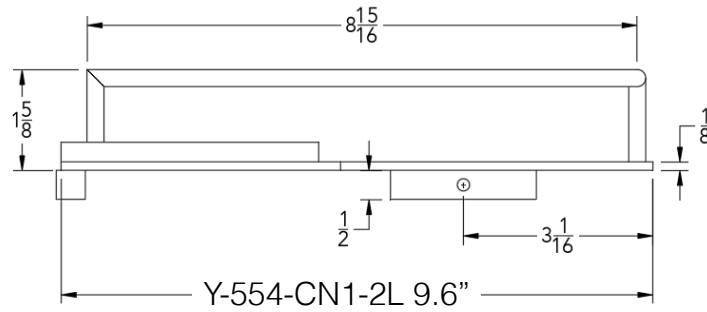

Y | S H E L F

SERIES 550

Model	Product	Finishes
Y-554 CN1-2L-P	9.6" X 10.7" Shelf	17 Finishes Available

FINISHES			
	Polished (-P)	Brushed Bronze (-BBRZ)	Light Beige (-LTBGE)
	Brushed (-B)	Antique Brass (-ABRS)	Grey (-GRAY)
	Brushed Gold (-BGLD)	Antique Copper (-ACOP)	Beige (-BEIGE)
	Matte Black (-BLK)	Matte White (-WHT)	Polished Gold (-PGLD)
	Oil Rubbed Bronze (-ORB)	Brushed Black (-BRBLK)	Polished Rose Gold (-PRGD)
	Brushed Brass (-BBRS)	Brushed Rose Gold (-BRGD)	

Specified Model: _____

Finish Detail: _____

Notes: _____

Dimensions in inches

FRONT

TOP

SIDE

NOTE: Dimensions subject to change without notice.